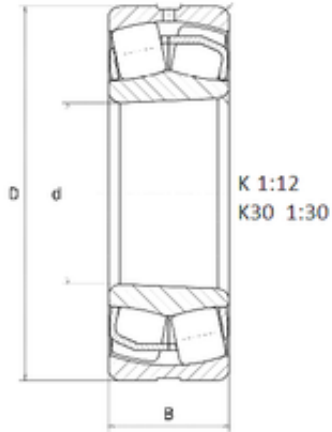

Shanghai Shengjie Bearing Co., Ltd.

1200,000 mm x 1700,000 mm x 410,000 mm
NTN 2P24005K Spherical Roller Bearings

Bearing No. 2P24005K

Size	1200x1700x410 mm
Bore Diameter	1200,000 mm
Outer Diameter	1700,000 mm
Width	410,000 mm
d	1200,000 mm
D	1700,000 mm
B	410,000 mm
C	410,000 mm

2P24005K Bearing 2D drawings and 3D CAD models