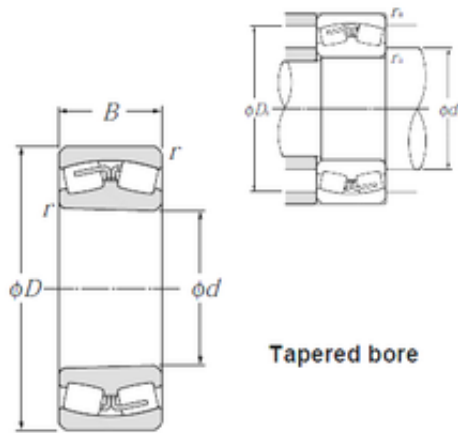

# Shanghai Shengjie Bearing Co., Ltd.

24160BK30 Bearing 2D drawings and 3D CAD models

## 300 mm x 500 mm x 200 mm NTN 24160BK30 Spherical Roller Bearings

Bearing No. 24160BK30

Size	300x500x200 mm
Bore Diameter	300 mm
Outer Diameter	500 mm
Width	200 mm
d	300 mm
D	500 mm
B	200 mm
C	200 mm
r min.	5 mm
da min.	322 mm
Da max.	478 mm
ra max.	4 mm
Weight	159 Kg
Basic dynamic load rating (C)	3 300 kN
Basic static load rating (C0)	6 400 kN
(Grease) Lubrication Speed	600 r/min
(Oil) Lubrication Speed	780 r/min
Calculation factor (e)	0,4
Calculation factor (Y0)	1,65
Calculation factor (Y1)	1,69
Category	Bearings
Inventory	0.0
Manufacturer Name	NTN
Minimum Buy Quantity	N/A
Weight / Kilogram	152.964