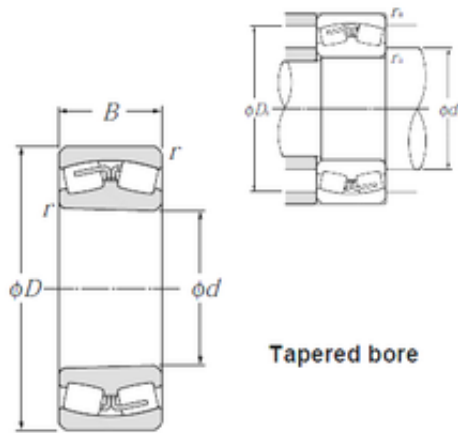

# Shanghai Shengjie Bearing Co., Ltd.

24138BK30 Bearing 2D drawings and 3D CAD models

## 190 mm x 320 mm x 128 mm NTN 24138BK30 Spherical Roller Bearings

Bearing No. 24138BK30

Size	190x320x128 mm
Bore Diameter	190 mm
Outer Diameter	320 mm
Width	128 mm
d	190 mm
D	320 mm
B	128 mm
C	128 mm
r min.	3 mm
da min.	204 mm
Da max.	306 mm
ra max.	2,5 mm
Weight	42,2 Kg
Basic dynamic load rating (C)	1 420 kN
Basic static load rating (C0)	2 480 kN
(Grease) Lubrication Speed	1 000 r/min
(Oil) Lubrication Speed	1 300 r/min
Calculation factor (e)	0,4
Calculation factor (Y0)	1,65
Calculation factor (Y1)	1,69
Category	Bearings
Inventory	0.0
Manufacturer Name	NTN
Minimum Buy Quantity	N/A
Weight / Kilogram	46