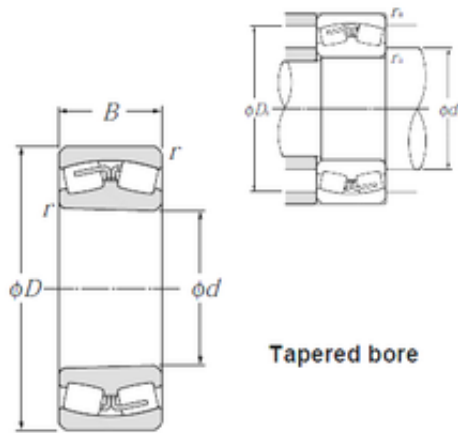

Shanghai Shengjie Bearing Co., Ltd.

140 mm x 210 mm x 69 mm NTN 24028BK30 Spherical Roller Bearings

Bearing No. 24028BK30

24028BK30 Bearing 2D drawings and 3D CAD models

Size	140x210x69 mm
Bore Diameter	140 mm
Outer Diameter	210 mm
Width	69 mm
d	140 mm
D	210 mm
B	69 mm
C	69 mm
r min.	2 mm
da min.	150 mm
Da max.	200 mm
ra max.	2 mm
Weight	8,43 Kg
Basic dynamic load rating (C)	510 kN
Basic static load rating (C0)	945 kN
(Grease) Lubrication Speed	1 500 r/min
(Oil) Lubrication Speed	1 900 r/min
Calculation factor (e)	0,32
Calculation factor (Y0)	2,05
Calculation factor (Y1)	2,09
Category	Bearings
Inventory	0.0
Manufacturer Name	NTN
Minimum Buy Quantity	N/A
Weight / Kilogram	8.281