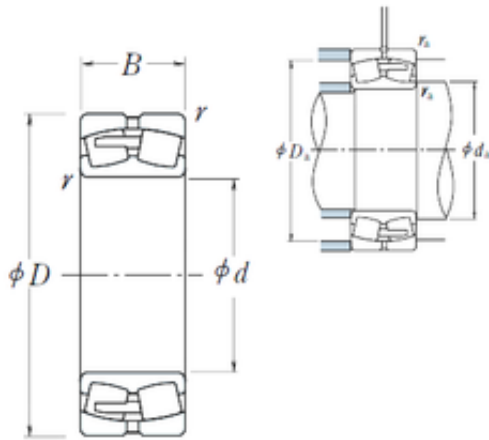

## 300 mm x 500 mm x 160 mm NSK 23160CAE4 Spherical Roller Bearing

Bearing No. 23160CAE4

23160CAE4 Bearing 2D drawings and 3D CAD models

Size	300x500x160 mm
Bore Diameter	300 mm
Outer Diameter	500 mm
Width	160 mm
d	300 mm
D	500 mm
B	160 mm
C	160 mm
r min.	5 mm
da min.	322 mm
Da min	433 mm
Da max.	478 mm
ra max.	4 mm
Weight	125 Kg
Basic dynamic load rating (C)	2670 kN
Basic static load rating (C0)	4800 kN
(Grease) Lubrication Speed	500 r/min
(Oil) Lubrication Speed	670 r/min
Calculation factor (e)	0,31
Calculation factor (Y0)	2,2
Calculation factor (Y2)	3,3