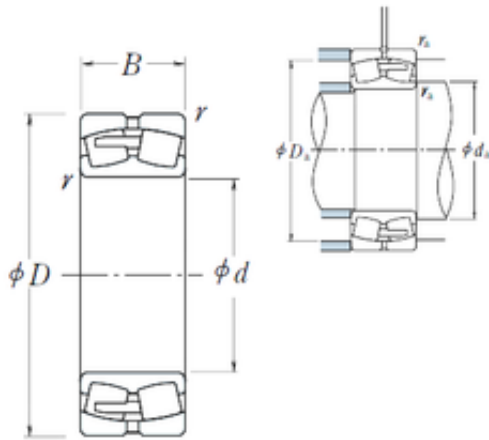

Shanghai Shengjie Bearing Co., Ltd.

280 mm x 500 mm x 130 mm NSK 22256CAE4 Spherical Roller Bearing

Bearing No. 22256CAE4

22256CAE4 Bearing 2D drawings and 3D CAD models

Size	280x500x130 mm
Bore Diameter	280 mm
Outer Diameter	500 mm
Width	130 mm
d	280 mm
D	500 mm
B	130 mm
C	130 mm
r min.	5 mm
da min.	302 mm
Da min	439 mm
Da max.	478 mm
ra max.	4 mm
Weight	110 Kg
Basic dynamic load rating (C)	2280 kN
Basic static load rating (C0)	3650 kN
(Grease) Lubrication Speed	630 r/min
(Oil) Lubrication Speed	800 r/min
Calculation factor (e)	0,25
Calculation factor (Y0)	2,6
Calculation factor (Y2)	4