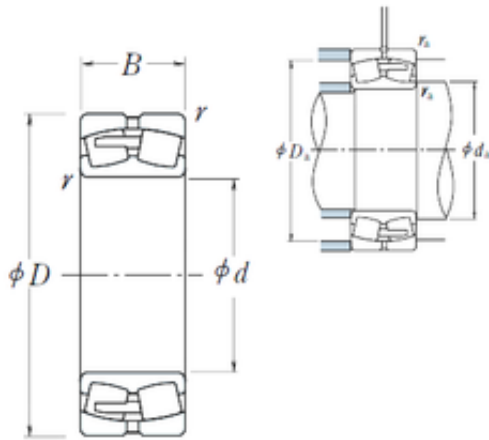

Shanghai Shengjie Bearing Co., Ltd.

200 mm x 420 mm x 138 mm NSK 22340CAE4 Spherical Roller Bearing

Bearing No. 22340CAE4

Size	200x420x138 mm
Bore Diameter	200 mm
Outer Diameter	420 mm
Width	138 mm
d	200 mm
D	420 mm
B	138 mm
C	138 mm
r min.	5 mm
da min.	222 mm
Da min	352 mm
Da max.	398 mm
ra max.	4 mm
Weight	92,6 Kg
Basic dynamic load rating (C)	2000 kN
Basic static load rating (C0)	2990 kN
(Grease) Lubrication Speed	850 r/min
(Oil) Lubrication Speed	1000 r/min
Calculation factor (e)	0,34
Calculation factor (Y0)	1,9
Calculation factor (Y2)	2,9

22340CAE4 Bearing 2D drawings and 3D CAD models