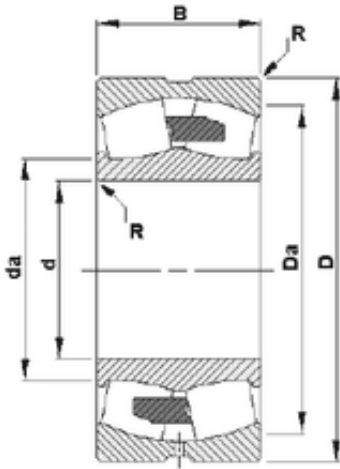

Shanghai Shengjie Bearing Co., Ltd.

1180 mm x 1850 mm x 500 mm Timken 231/1180YMB Spherical Roller Bearing

Bearing No. 231/1180YMB

Size	1180x1850x500 mm
Bore Diameter	1180 mm
Outer Diameter	1850 mm
Width	500 mm
d	1180 mm
D	1850 mm
B	500 mm
C	500 mm
R	11 mm
Da	1698 mm
da	1332 mm

231/1180YMB Bearing 2D drawings and 3D CAD models