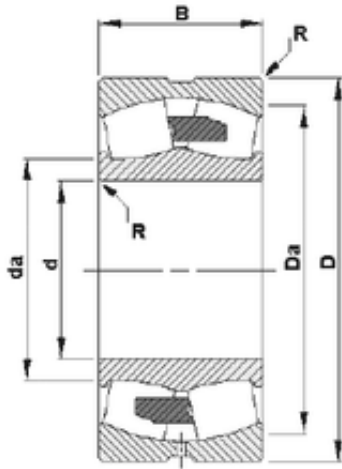

Shanghai Shengjie Bearing Co., Ltd.

950 mm x 1360 mm x 300 mm Timken 230/950YMB Spherical Roller Bearing

Bearing No. 230/950YMB

Size	950x1360x300 mm
Bore Diameter	950 mm
Outer Diameter	1360 mm
Width	300 mm
d	950 mm
D	1360 mm
B	300 mm
C	300 mm
R	6 mm
Da	1273 mm
da	1046 mm

230/950YMB Bearing 2D drawings and 3D CAD models