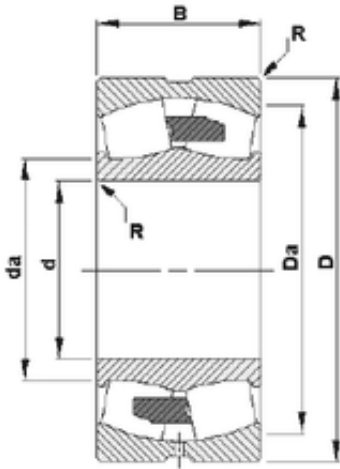

Shanghai Shengjie Bearing Co., Ltd.

950 mm x 1360 mm x 300 mm Timken 230/950YMB Spherical Roller Bearing

Bearing No. 230/950YMB

Size	950x1360x300 mm
Bore Diameter	950 mm
Outer Diameter	1360 mm
Width	300 mm
d	950 mm
D	1360 mm
B	300 mm
C	300 mm
R	6 mm
Da	1273 mm
da	1046 mm

230/950YMB Bearing 2D drawings and 3D CAD models