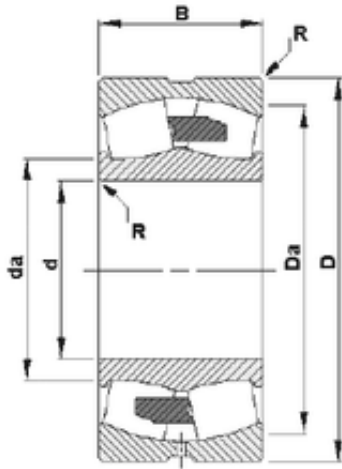

Shanghai Shengjie Bearing Co., Ltd.

670 mm x 980 mm x 230 mm Timken 230/670YMB Spherical Roller Bearing

Bearing No. 230/670YMB

Size	670x980x230 mm
Bore Diameter	670 mm
Outer Diameter	980 mm
Width	230 mm
d	670 mm
D	980 mm
B	230 mm
C	230 mm
R	6 mm
Da	911 mm
da	744 mm

230/670YMB Bearing 2D drawings and 3D CAD models