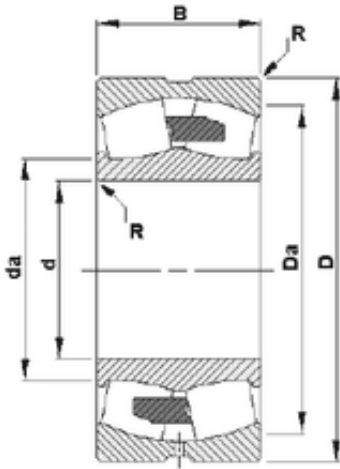

Shanghai Shengjie Bearing Co., Ltd.

600 mm x 980 mm x 300 mm Timken 231/600YMB Spherical Roller Bearing

Bearing No. 231/600YMB

| | |
|----------------|----------------|
| Size | 600x980x300 mm |
| Bore Diameter | 600 mm |
| Outer Diameter | 980 mm |
| Width | 300 mm |
| d | 600 mm |
| D | 980 mm |
| B | 300 mm |
| C | 300 mm |
| R | 6 mm |
| Da | 895 mm |
| da | 681 mm |

231/600YMB Bearing 2D drawings and 3D CAD models