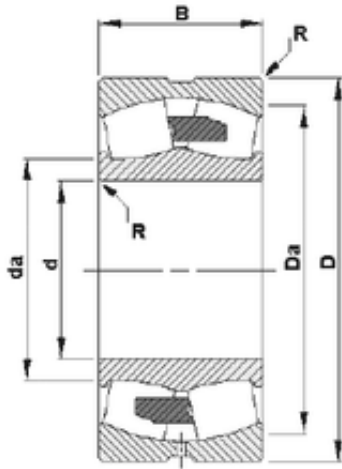

Shanghai Shengjie Bearing Co., Ltd.

530 mm x 780 mm x 185 mm Timken 230/530YMB Spherical Roller Bearing

Bearing No. 230/530YMB

Size	530x780x185 mm
Bore Diameter	530 mm
Outer Diameter	780 mm
Width	185 mm
d	530 mm
D	780 mm
B	185 mm
C	185 mm
R	5 mm
Da	725 mm
da	588 mm

230/530YMB Bearing 2D drawings and 3D CAD models