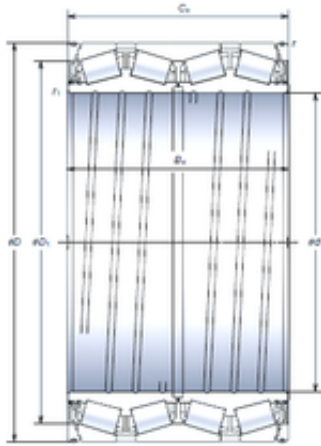

Shanghai Shengjie Bearing Co., Ltd.

310 mm x 430 mm x 310 mm NSK STF310KVS4301Eg Four-Row Tapered Roller Bearing

Bearing No. STF310KVS4301Eg

Size	310x430x310 mm
Bore Diameter	310 mm
Outer Diameter	430 mm
Width	310 mm
d	310 mm
D	430 mm
B	310 mm
C	310 mm
r min.	3 mm
r1 min.	3 mm
Basic dynamic load rating (C)	3 350 kN
Basic static load rating (C0)	8 200 kN
Calculation factor (e)	0,46
Calculation factor (Y2)	2,2

STF310KVS4301Eg Bearing 2D drawings and 3D CAD models