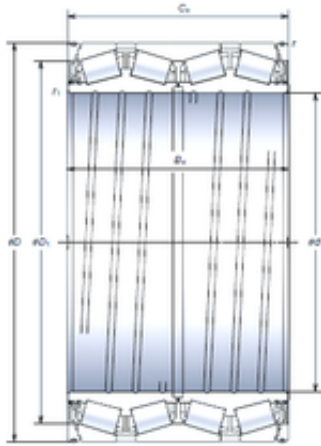

## 276,225 mm x 393,7 mm x 269,875 mm NSK STF276KVS3952Eg Four-Row Tapered Roller Bearing

Bearing No. STF276KVS3952Eg

Size	276.225x393.7x269.875 mm
Bore Diameter	276,225 mm
Outer Diameter	393,7 mm
Width	269,875 mm
d	276,225 mm
D	393,7 mm
B	269,875 mm
C	269,875 mm
r min.	3,3 mm
r1 min.	1,5 mm
Basic dynamic load rating (C)	2 720 kN
Basic static load rating (C0)	6 100 kN
Calculation factor (e)	0,45
Calculation factor (Y2)	2,2

STF276KVS3952Eg Bearing 2D drawings and 3D CAD models