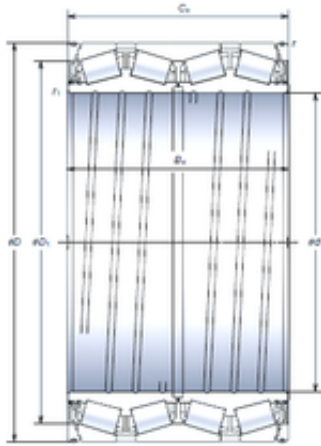

## 170 mm x 240 mm x 175 mm NSK STF170KVS2401Eg Four-Row Tapered Roller Bearing

Bearing No. STF170KVS2401Eg

Size	170x240x175 mm
Bore Diameter	170 mm
Outer Diameter	240 mm
Width	175 mm
d	170 mm
D	240 mm
B	175 mm
C	175 mm
r min.	2,5 mm
r1 min.	2,5 mm
Basic dynamic load rating (C)	1 020 kN
Basic static load rating (C0)	2 010 kN
Calculation factor (e)	0,32
Calculation factor (Y2)	3,2

STF170KVS2401Eg Bearing 2D drawings and 3D CAD models