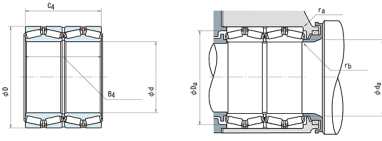

Shanghai Shengjie Bearing Co., Ltd.

NSK 939KV1351 Four-Row Tapered Roller Bearing

Bearing No. 939KV1351

939KV1351 Bearing 2D drawings and 3D CAD models

hidYobi	939KV1351
LangID	1
ALP23	0
ALP22	0
D_	1333.5
ALP21	25
C	26900
B_	952.5
hidTable	ecat_NSTPRF
RAr	2930
rb	4.8
mass	4380
ra	12.7
D_a	1245
C0	92000
SLR	180
Prod_Type3	TRBSR_FR_ID
da	1035
d	939.8
BET21	1
BET22	50
BET23	0
C_	952.5
yobi	939KV1351
KBRG	3666